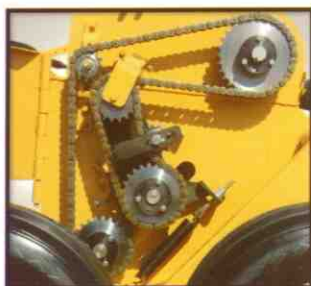

# ACCELERATOR HAY CONDITIONER

**Spreader (Optional)**  
Evenly distributes hay in wide rows where both sun and wind touch it at once.

**Heavy-Duty Chain Drive**  
Transfers power evenly from PTO to both rollers, ensuring constant tension at any roller setting which is achieved by an exclusive pivoting jack shaft.

**Adjustable Steel-Paddle Rollers**  
Increase or decrease amount of desired crimp by easily adjusting top roller up or down. Solid roller construction ensures consistency of crimping every time.

**Walking-Beam Tandem Axle**  
(Available on 7500T & 9500)  
Improves smoother travel on bumpy fields by reducing bouncing, keeping unit in better control.

**Raised - Transport Position**

**Lowered - Low ground clearance ensures no hay is missed**

**Fusion Merger/Inverter Attachment**

- Inverts the swath and places it on dry ground. It is also used to combine up to three swaths into one.
- Merges swaths cut from up to 16' wide windrowers.