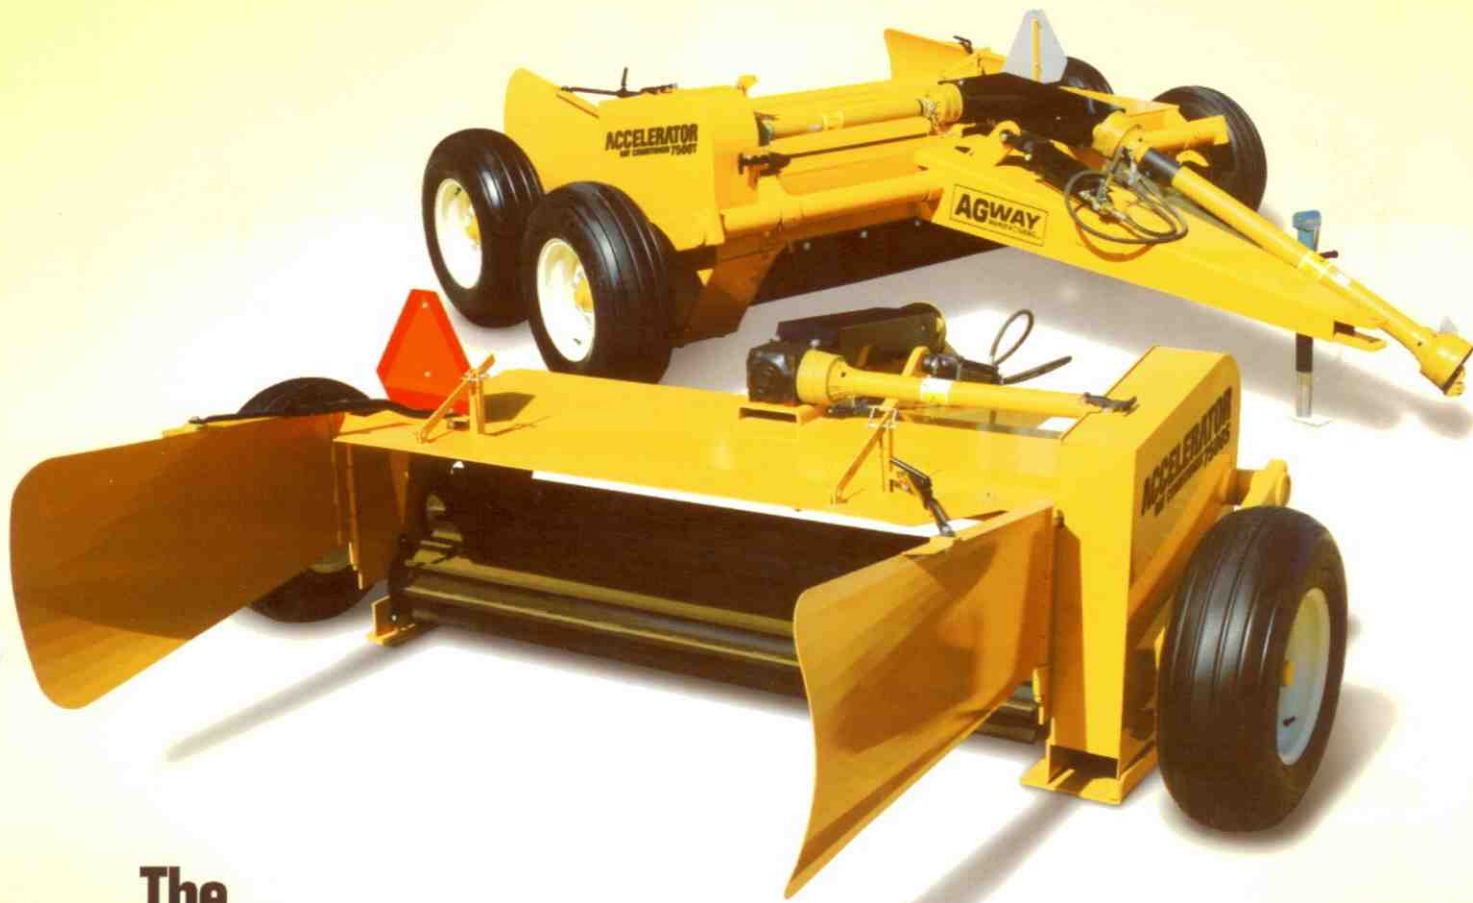

## HAY CONDITIONER

The  
**fastest way**  
to improve hay quality,  
drying time and profit

**AGWAY**  
MANUFACTURING INC.

**ACCELERATOR**  
HAY CONDITIONER 7500T

# ACCELERATOR HAY CONDITIONER

**Spreader (Optional)**  
Evenly distributes hay in wide rows where both sun and wind touch it at once.

**Heavy-Duty Chain Drive**  
Transfers power evenly from PTO to both rollers, ensuring constant tension at any roller setting which is achieved by an exclusive pivoting jack shaft.

**Adjustable Steel-Paddle Rollers**  
Increase or decrease amount of desired crimp by easily adjusting top roller up or down. Solid roller construction ensures consistency of crimping every time.

**Walking-Beam Tandem Axle**  
(Available on 7500T & 9500)  
Improves smoother travel on bumpy fields by reducing bouncing, keeping unit in better control.

**Raised - Transport Position**

**Lowered - Low ground clearance ensures no hay is missed**

**Fusion Merger/Inverter Attachment**

- Inverts the swath and places it on dry ground. It is also used to combine up to three swaths into one.
- Merges swaths cut from up to 16' wide windrowers.